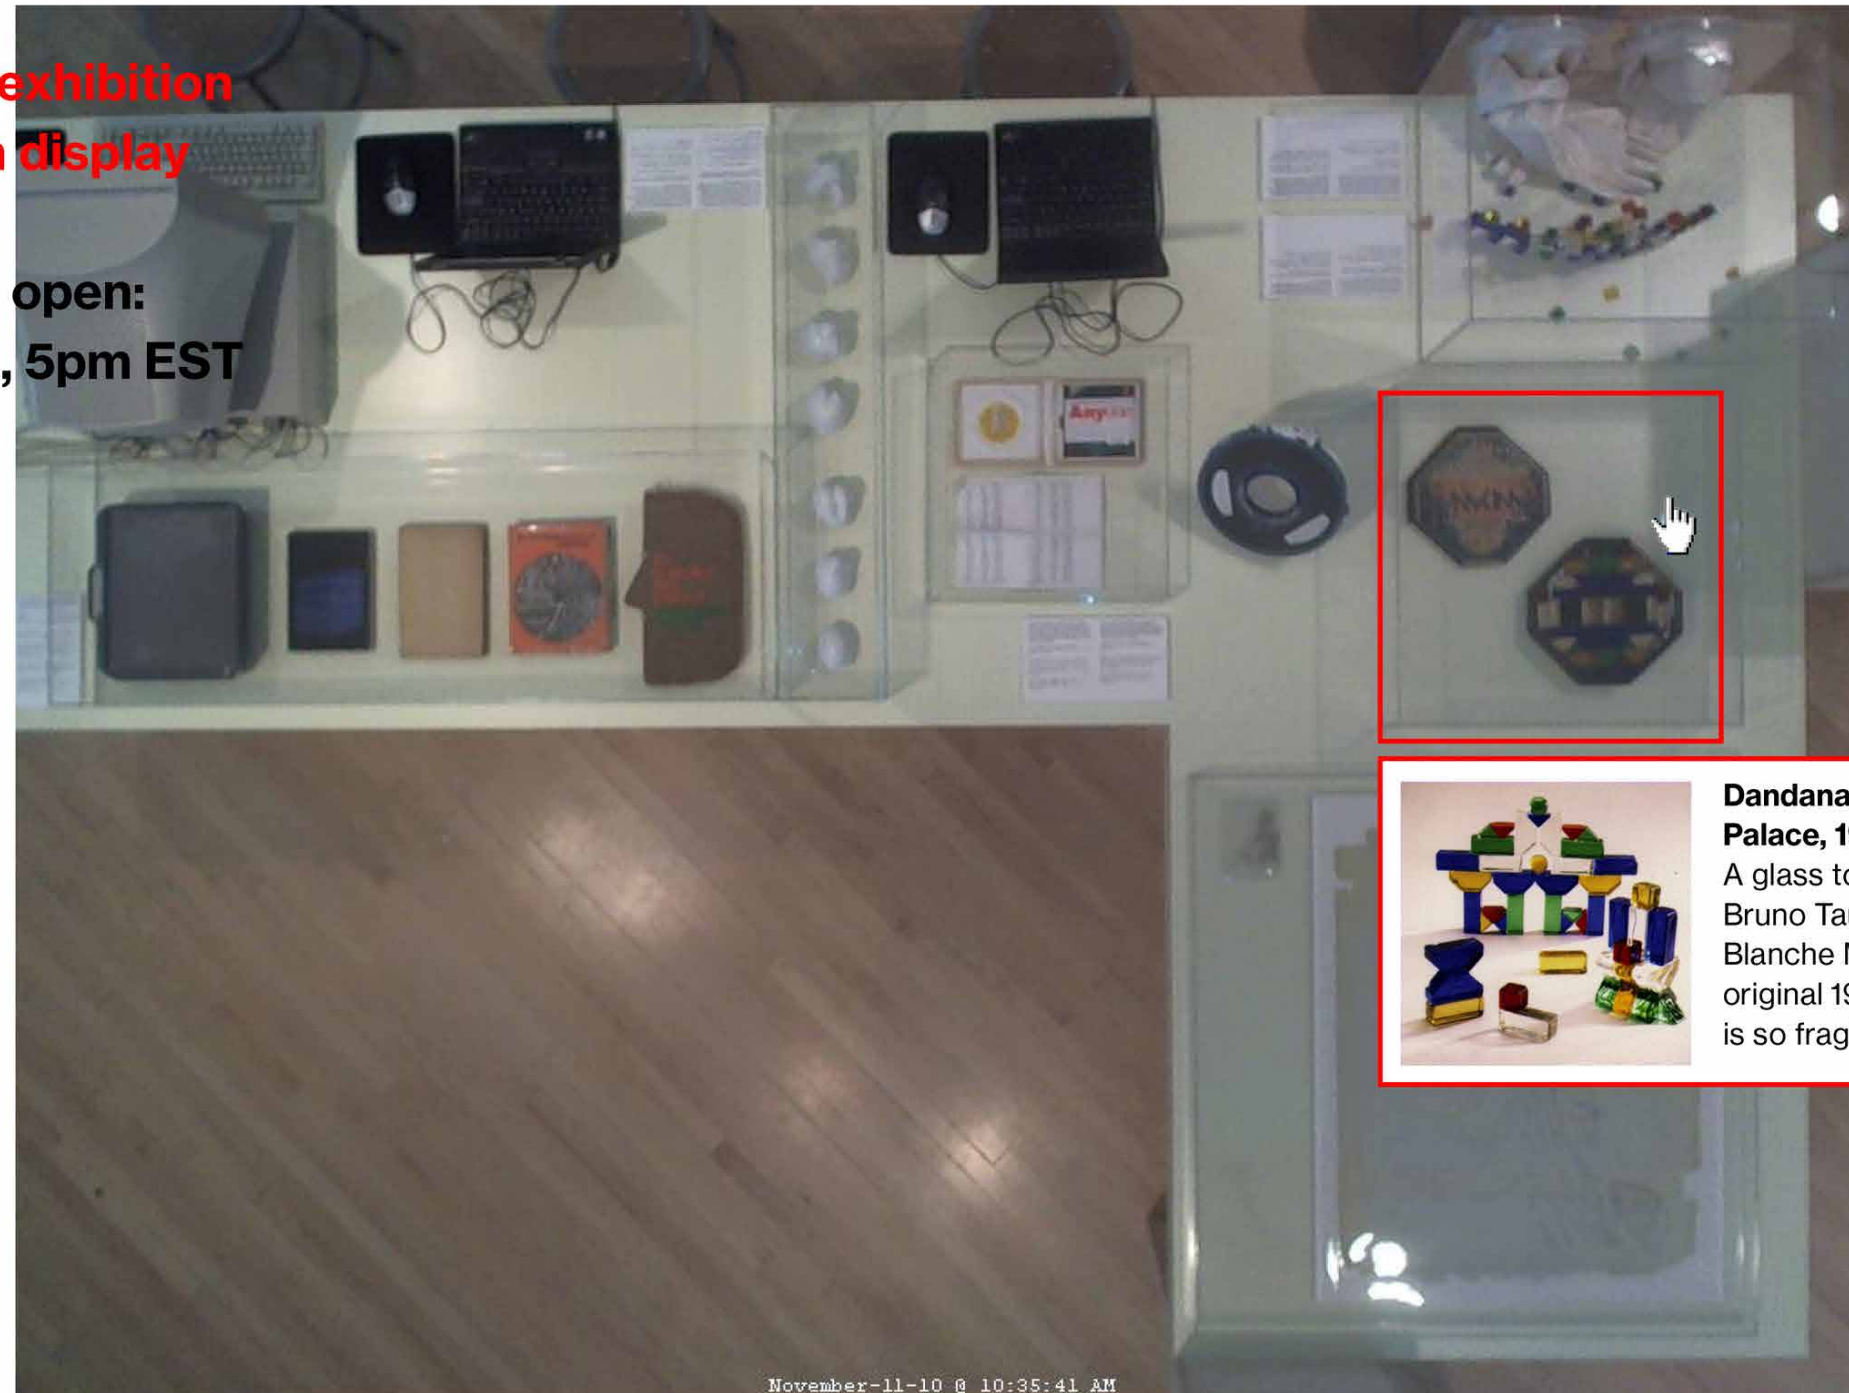

Remote /
Local

November-11-10 @ 10:35:41 AM

404 ERROR
The Object is Not Online

CCA

[voir en français?](#)

[About the exhibition](#)
[Objects on display](#)

Chat room open:
Thursdays, 5pm EST

Dandanah, The Fairy Palace, 1919

A glass toy can break.
Bruno Taut's and
Blanche Mahlberg's
original 1919 Dandanah
is so fragile that...

11 November 2010 — 13 February 2011
Octagonal Gallery, Canadian Centre for Architecture