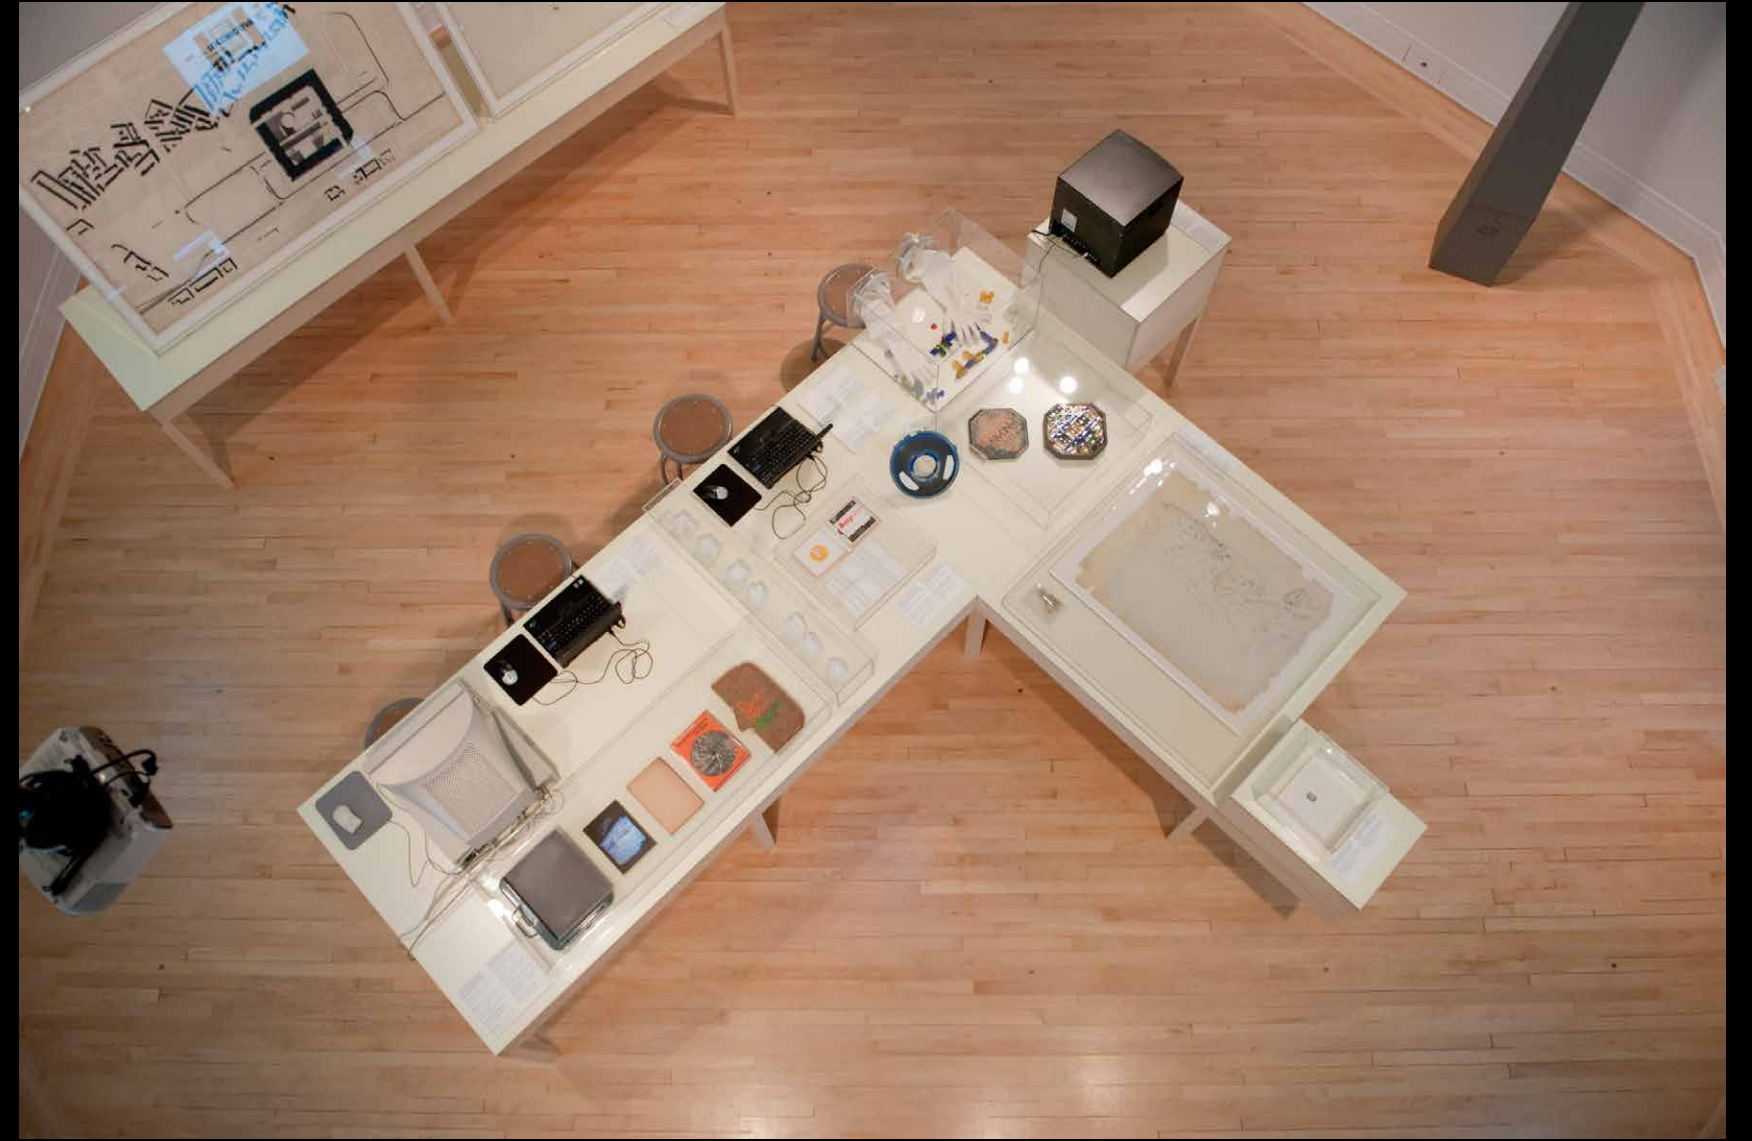

Remote /
Local

November-11-10 @ 10:35:41 AM

404 ERROR
The Object is Not Online

CCA

[voir en français?](#)

[About the exhibition](#)
[Objects on display](#)

Chat room open:
Thursdays, 5pm EST

Dandanah, The Fairy Palace, 1919

A glass toy can break.
Bruno Taut's and
Blanche Mahlberg's
original 1919 Dandanah
is so fragile that...

11 November 2010 — 13 February 2011
Octagonal Gallery, Canadian Centre for Architecture